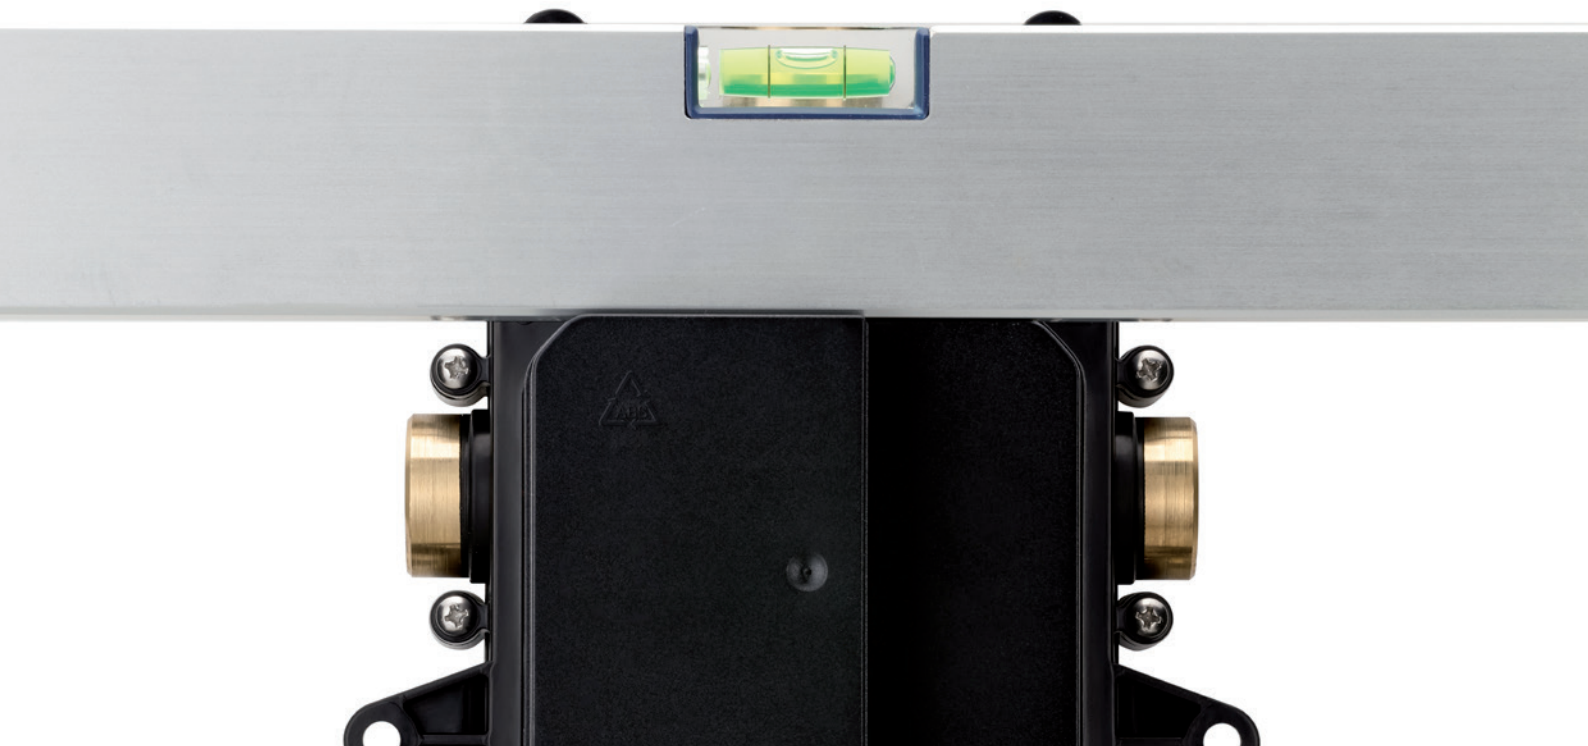

SCHALLISOLIERTES, GUMMIERTES GEHÄUSE

Keine störende Schallübertragung auf Ihre Wand bzw. in das Mauerwerk, und ein Einbaukörper, der absolut wasserdicht ist – perfekter Feuchtigkeitsschutz für Ihre Wand.

In the LOGIC PLUS-BOX for your shower or bath, we have installed the highest-quality components far beyond the usual market standards. This makes our proven prodigy the ideal concealed installation box for your shower or bath with the same outstanding feature as our installation box for wall-mounted washbasin mixers.

ONE BOX FOR ALL DESIGNS

Suitable for all herzbach assembly sets, regardless of whether lever mixer or thermostat. LOGIC PLUS offers 3 outlets for maximum design freedom.

EASY ASSEMBLY, ULTRA-THIN BODY

*Very easy to mount thanks to the LOGIC mounting system and perfectly aligned with the integrated support areas for the spirit level. With an **installation depth of only 60 mm**, the LOGIC PLUS-Box fits into almost any installation situation.*

EASY INSTALLATION

Inlets marked in such a way that they cannot be confused and an integrated flushing and pressure device make the heart of the installer beat faster even when installing this installation body.

SOUNDPROOF, RUBBERIZED HOUSING

No disturbing sound transmission to your wall or into the masonry – and an installation body that is absolutely waterproof – perfect moisture protection for your wall.