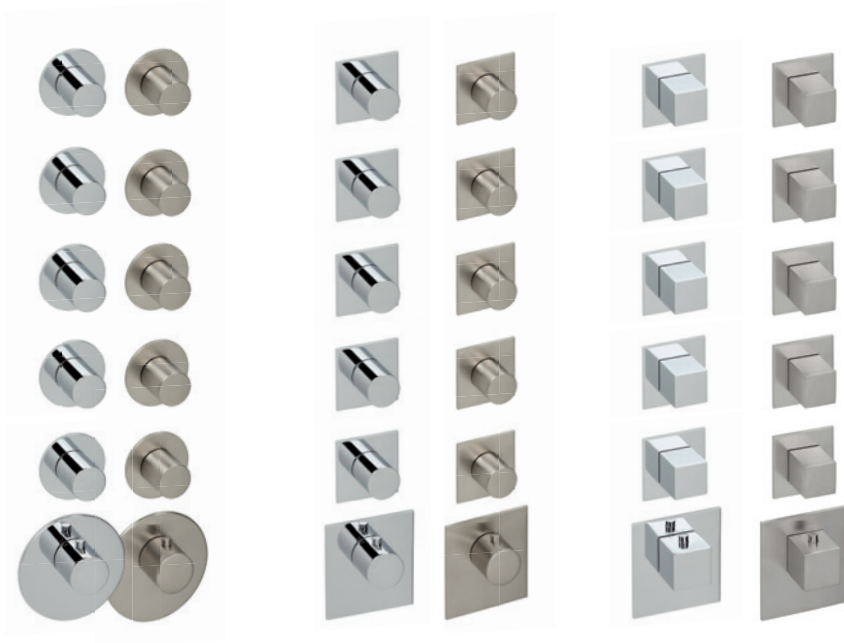

Farbset <i>assembly set</i>	XL5 / 5+	XL5 / 5+	XL5 / 5+
Blenden <i>cover</i>	Ø 70 / 116	70 x 70 / 110 x 100	70 x 70 / 110 x 100
Oberfläche <i>surface</i>	chrom / Edelstahl gebürstet <i>chrome / ix brushed</i>	chrom / Edelstahl gebürstet <i>chrome / ix brushed</i>	chrom / Edelstahl gebürstet <i>chrome / ix brushed</i>
Art. Nr. <i>Art. No.</i>	11.525015.1.01 11.525015.1.09	11.525010.1.01 11.525010.1.09	11.525010.2.01 11.525010.2.09