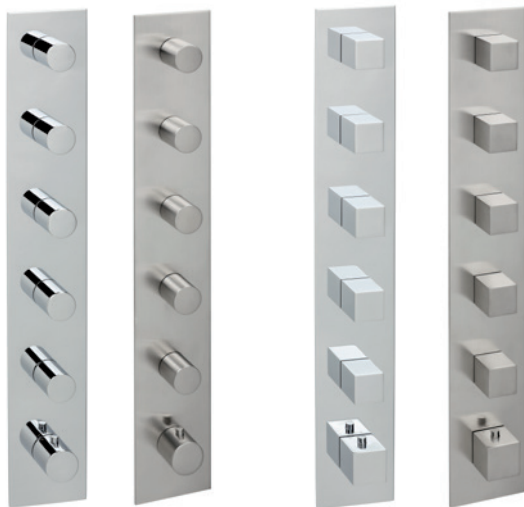

Farbset <i>assembly set</i>	XL5 / 5+	XL5 / 5+
Blenden <i>cover</i>	520 x 100	520 x 100
Oberfläche <i>surface</i>	chrom / Edelstahl gebürstet <i>chrome / ix brushed</i>	chrom / Edelstahl gebürstet <i>chrome / ix brushed</i>
Art. Nr. <i>Art. No.</i>	11.525005.1.01 11.525005.1.09	11.525000.2.01 11.525000.2.09