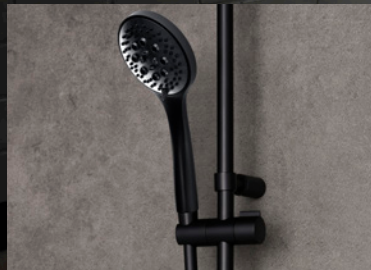

■ 23.988250.1.06 / .07 / .12

■ **Duschsäule mit Brause-Aufputz-Thermostat**

■ Thermostat mit CoolBody Armaturenkörper und Heißwassersperre bei 38°C

■ Regenbrause ø 250 mm mit CLEAN EFFECT

mit Stabhandbrause, verstellbarem Konusgleiter, Brauseschlauch 1.500 mm

shower system with exposed CoolBody thermostat shower mixer

safety stop at 38° C | rain shower ø 250 mm with CLEAN EFFECT,

stick hand shower, adjustable glider, shower hose 1.500 mm

■ 23.988525.1.06 / .07 / .12

mit Handbrause deep Multifunktion ø 100 mm

with hand shower multifunction ø 100 mm

■ 23.220700.1.06 / .07 / .12

■ **Wanneneinlaufsäule**

■ Farbset bodenstehend mit Duschgarnitur

Gesamthöhe 921 mm → 300 mm ↑ max 784 mm

bath inlet column

floor-mounted with shower set | total height 921 mm