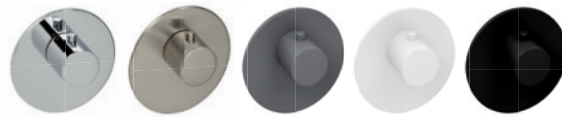

Farbset *assembly set* XL VARIO
Blenden *cover* Ø 116
Oberfläche *surface* chrom / Edelstahl gebürstet / grau / weiß / schwarz
chrome / ix brushed / grey / white / black

XL VARIO
110 x 100
chrom / Edelstahl gebürstet
chrome / ix brushed

Funktion *feature* für Thermostatmodul
for thermostat module
Art. Nr. *Art. No.* 11.500100.1.01 / 11.500100.1.09
23.500100.1.06 / .07 / .12

für Thermostatmodul
for thermostat module
11.500100.2.01
11.500100.2.09