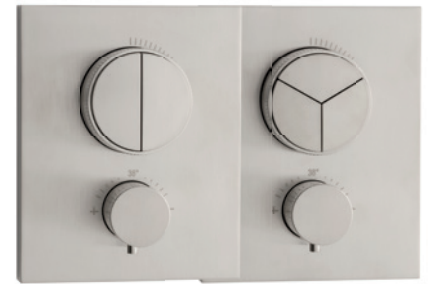

Heißwassersperre 38° C | Blende Ø 150 mm

*concealed thermostat mixer with push buttons*

*final assembly set for 2 or 3 consumer*

*safety stop at 38° C | cover Ø 150 mm*

**17.803050.2.09 / 17.803055.2.09**