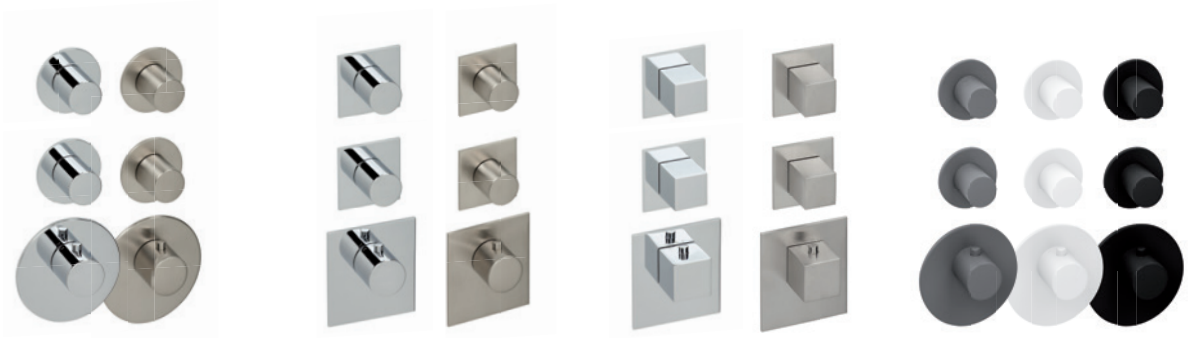

Farbset <i>assembly set</i>	XL2	XL2	XL2	XL2
Blenden <i>cover</i>	Ø 70 / 116	70 x 70 / 110 x 100	70 x 70 / 110 x 100	Ø 70 / 116
Oberfläche <i>surface</i>	chrom / Edelstahl gebürstet <i>chrome / ix brushed</i>	chrom / Edelstahl gebürstet <i>chrome / ix brushed</i>	chrom / Edelstahl gebürstet <i>chrome / ix brushed</i>	grau / weiß / schwarz <i>grey / white / black</i>
Art. Nr. <i>Art. No.</i>	11.522010.1.01 11.522010.1.09	11.522015.1.01 11.522015.1.09	11.522010.2.01 11.522010.2.09	23.522010.1.06 23.522010.1.07 23.522010.1.12