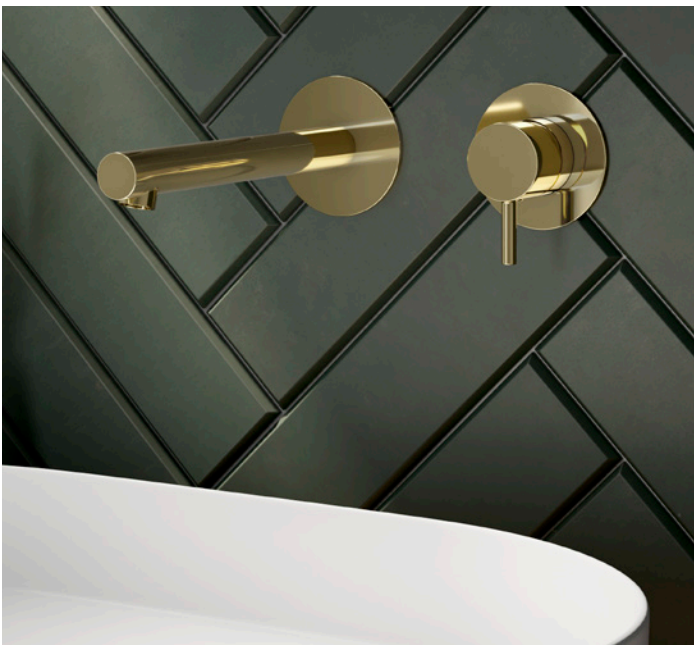

Übrigens, für jeden Geschmack und für jede Anwendung gibt es das passende Farbset: Wand-Waschtischarmaturen, Dusch- und Wannemischer und selbstverständlich auch Thermostate. Zuverlässig im Hintergrund arbeiten dabei stets die herzbach LOGIC PLUS Einbaukörper für Waschtisch und Dusche/Wanne (ab S. 152).

SIRO offers an impressive range of options to show off your washbasin to its best advantage. Our single lever basin mixers for a stylish and flexible concealed solution are of course available in all five finishes and also in three spout lengths. You can determine the position of the spout yourself: left, right or below. This gives you maximum flexibility while at the same time consistently implementing your individual design line.

By the way, there is a matching assembly sets for every taste and use: single lever washbasin mixers, shower and bath mixers and, of course, thermostats. Always working reliably in the background are the herzbach LOGIC PLUS built-in bodies for washbasin and shower/tub (from p. 152).