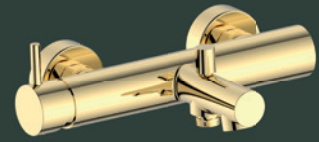

30.120215.1.03
Wannenfüll-/Brausemischer
mit CoolBody Armaturenkörper
exposed CoolBody bath/shower mixer