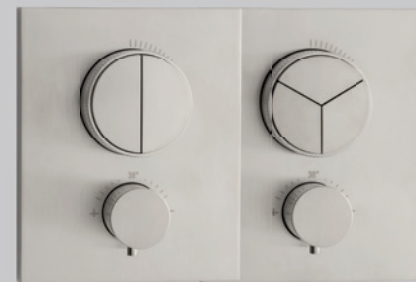

Heißwassersperre 38° C | Blende Ø 150 mm
*concealed thermostat mixer with push buttons
final assembly set for 2 or 3 consumer
safety stop at 38° C | cover Ø 150 mm*

17.803050.2.09 / 17.803055.2.09 Thermostatmischer PUSH Unterputz square