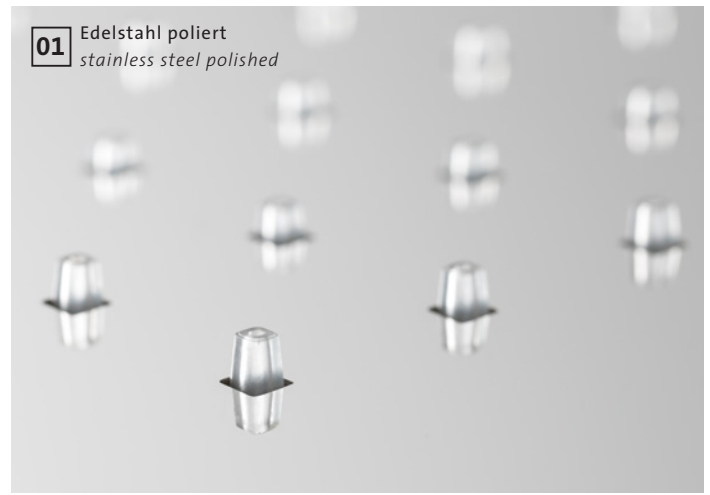

01 Edelstahl poliert
stainless steel polished