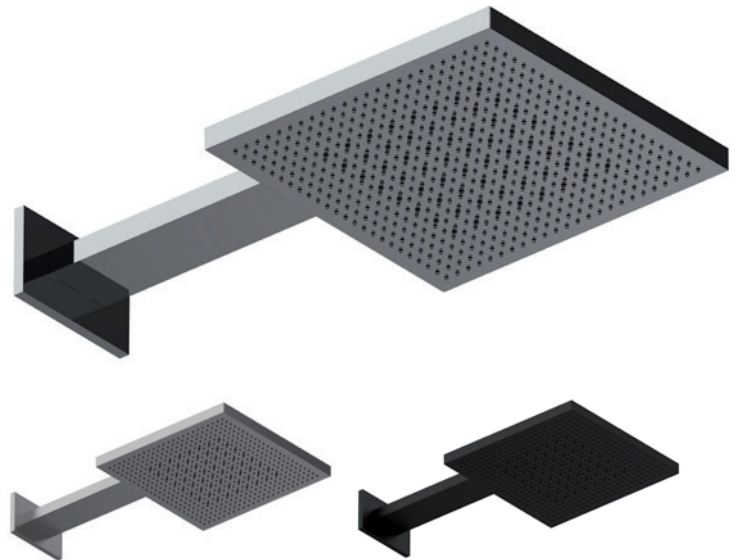

11.044277.1.01 / .09 / .12

Regenbrause TWIN FLOW

mit Wandarm

2 Strahlarten: Regen soft / Regen intensiv
chrom / Edelstahl gebürstet / schwarz matt

rain shower TWIN FLOW

incl. wall arm, 2 jet modes: rain soft / rain intense