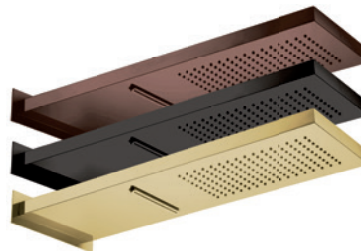

REGENBRAUSEN WANDMONTAGE
RAIN SHOWERS WALL-MOUNTED

Regenbrause *rain shower*

Regenbrause MF2 *rain shower*

Größe *size*
Strahlart*
spray type

537 x 165 x 23
Regen (13l)
rain

537 x 165 x 23
Regen (13l), Schwall (15l)
rain, waterfall

Oberfläche *surface*
Art. Nr. *Art. No.*

Edelstahl PVD *ix PVD*
21.661700.1.39 / .40 / .41

Edelstahl PVD *ix PVD*
21.661600.2.39 / .40 / .41

* Durchflussmenge je Strahlart bei 3 bar Wasserdruck *flow rate for each spray type at 3 bar water pressure*