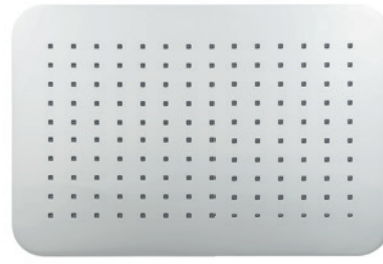

220 x 220 mm

rain shower softedge, spray type: rain (14l)

36.672740.1.01

Regenbrause soft

270 x 400 mm,

rain shower softedge, spray type: rain (14l)

Regenbrause slim square

rain shower square, spray type: rain (13l)