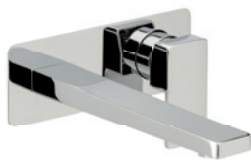

EASY INSTALLATION

Inlets marked in such a way that they cannot be confused and an integrated flushing and pressure device make the installer's heart beat faster.

SOUNDPROOF, RUBBERIZED HOUSING

No disturbing sound transmission to your wall or into the masonry – and an installation body that is absolutely waterproof – perfect moisture protection for your wall.