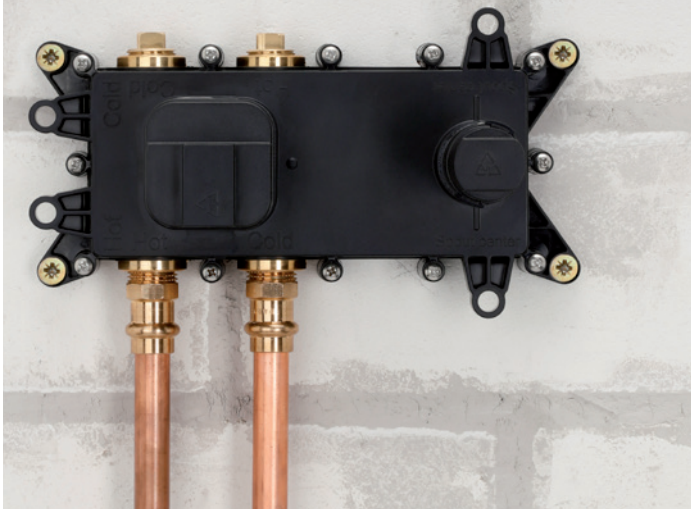

NUR **55 mm**
EINBAUTIEFE

BEFESTIGUNG WALL MOUNTING

AUSLAUF SPOUT

MISCHER MIXER

11.740000.1.09
LOGIC PLUS Wand-Waschtisch
Universal-Einbaukörper

Gewappnet für alle Einbausituationen:
Setzen Sie den Auslauf nach links ...

*Get ready for all installations:
Place the spout to the left ...*

ZULAUF WARM
INLET WARM

ZULAUF KALT
INLET COLD

... oder rechts ...
... or to the right ...

... oder nach unten – grenzenlose Planung dank LOGIC PLUS.
... or at the bottom – no limits with LOGIC PLUS.