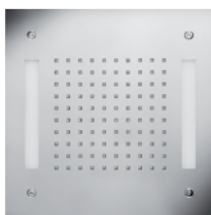

Größe *size*

380 x 380

300 x 300 / 500 x 500

300 x 300

Strahlart*

Regen (13l)

Regen (13l)

Regen (13l)

spray type

rain

rain

rain

Funktion *feature*

LED-Farblicht, Fernbedienung
led lighting, remote control

LED-Farblicht, Fernbedienung
led lighting, remote control

LED-Farblicht voreingestellt
led lighting, pre-set colour change

Oberfläche *surface*

Edelstahl poliert / gebürstet
ix polished / brushed

Edelstahl poliert / gebürstet
ix polished / brushed

Edelstahl poliert *ix polished*

Art. Nr. *Art. No.*

11.603800.2.01 / 11.603800.2.09

11.630300.2.01 / 11.600500.2.01

11.603030.2.01

11.630300.2.09