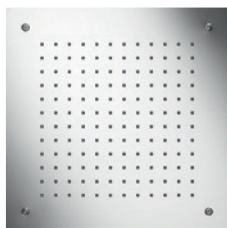

Größe *size*

380 x 380

300 x 300 / 500 x 500

300 x 300

Strahlart*

Regen (13l)

Regen (13l)

Regen (13l)

spray type

rain

rain

rain

Funktion *feature*

LED-Farblicht, Fernbedienung
led lighting, remote control

LED-Farblicht, Fernbedienung
led lighting, remote control

LED-Farblicht voreingestellt
led lighting, pre-set colour change

Oberfläche *surface*

Edelstahl poliert / gebürstet
ix polished / brushed

Edelstahl poliert / gebürstet
ix polished / brushed

Edelstahl poliert *ix polished*

Art. Nr. *Art. No.*

11.603800.2.01 / 11.603800.2.09

11.630300.2.01 / 11.600500.2.01

11.603030.2.01

11.630300.2.09