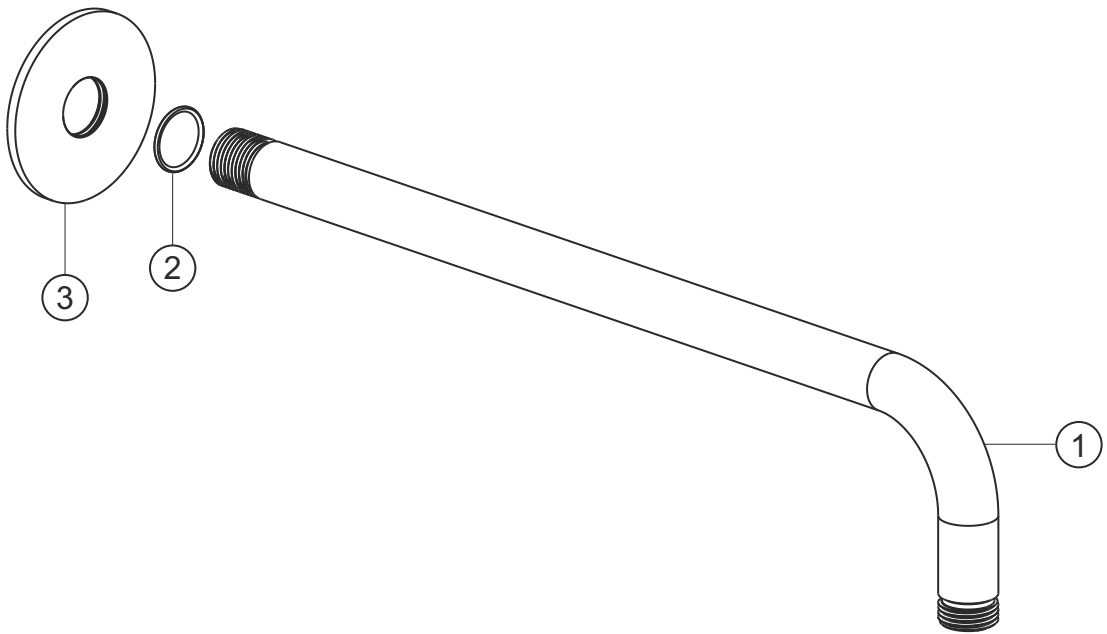

# DESIGN iX PVD

Wandarm seven round 350 mm

Copper Steel

21.960350.1.39

## DESIGN iX PVD

Wandarm seven round 350 mm

Copper Steel

21.960350.1.39