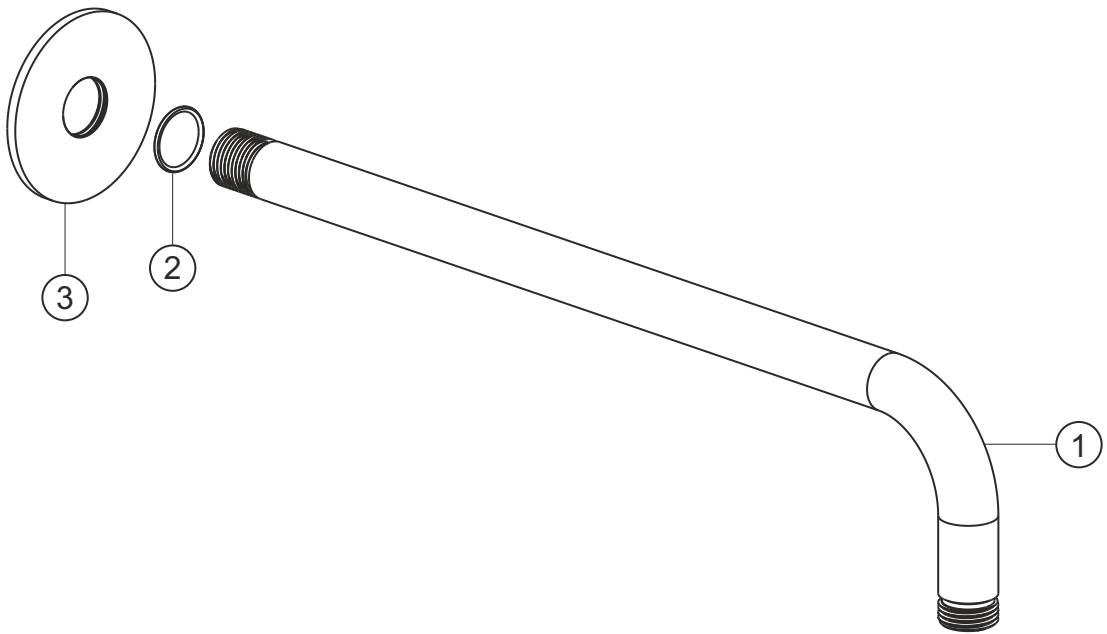

# DESIGN iX PVD

Wandarm seven round 350 mm

Black Steel

21.960350.1.40

## DESIGN iX PVD

Wandarm seven round 350 mm

Black Steel

21.960350.1.40