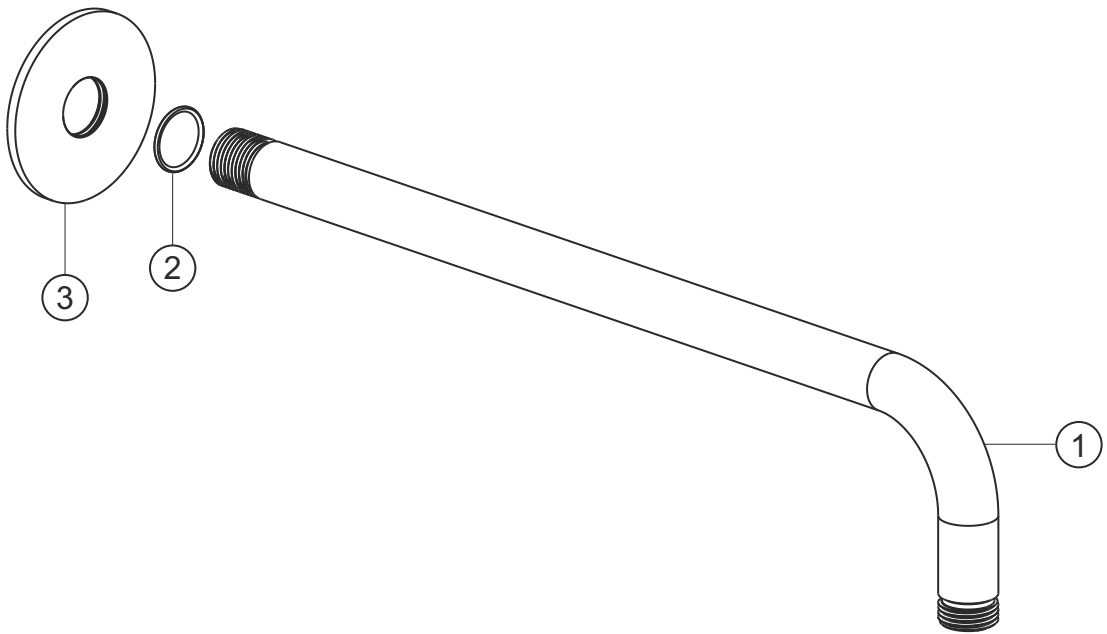

# DESIGN iX PVD

Wandarm seven round 450 mm

Copper Steel

21.960450.1.39

## DESIGN iX PVD

Wandarm seven round 450 mm

Copper Steel

21.960450.1.39