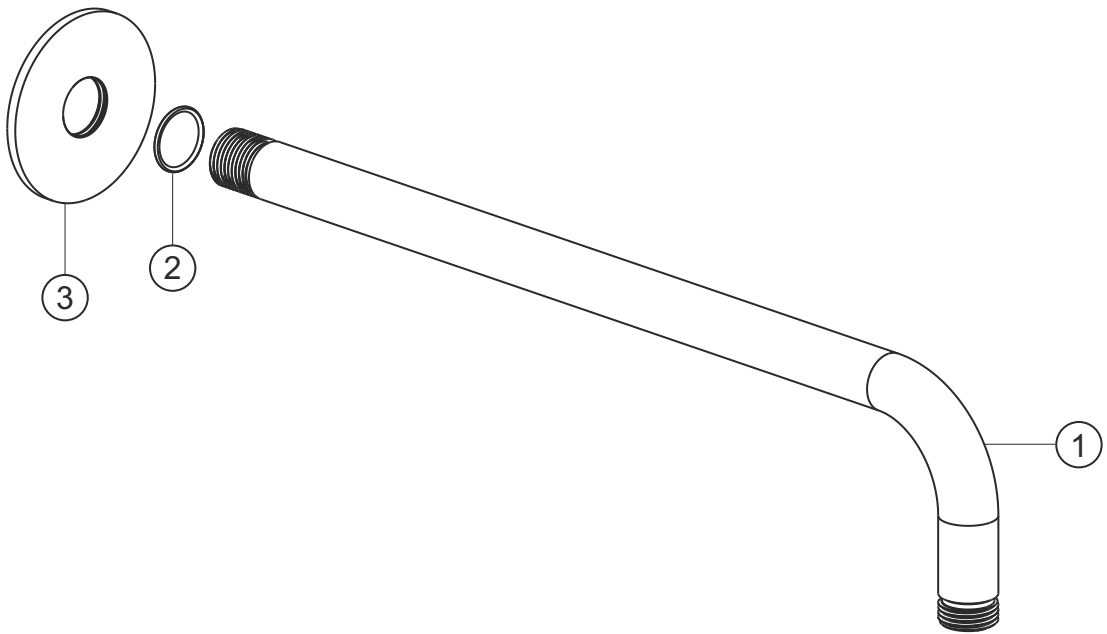

# DESIGN iX PVD

Wandarm seven round 450 mm

Black Steel

21.960450.1.40

## DESIGN iX PVD

Wandarm seven round 450 mm

Black Steel

21.960450.1.40