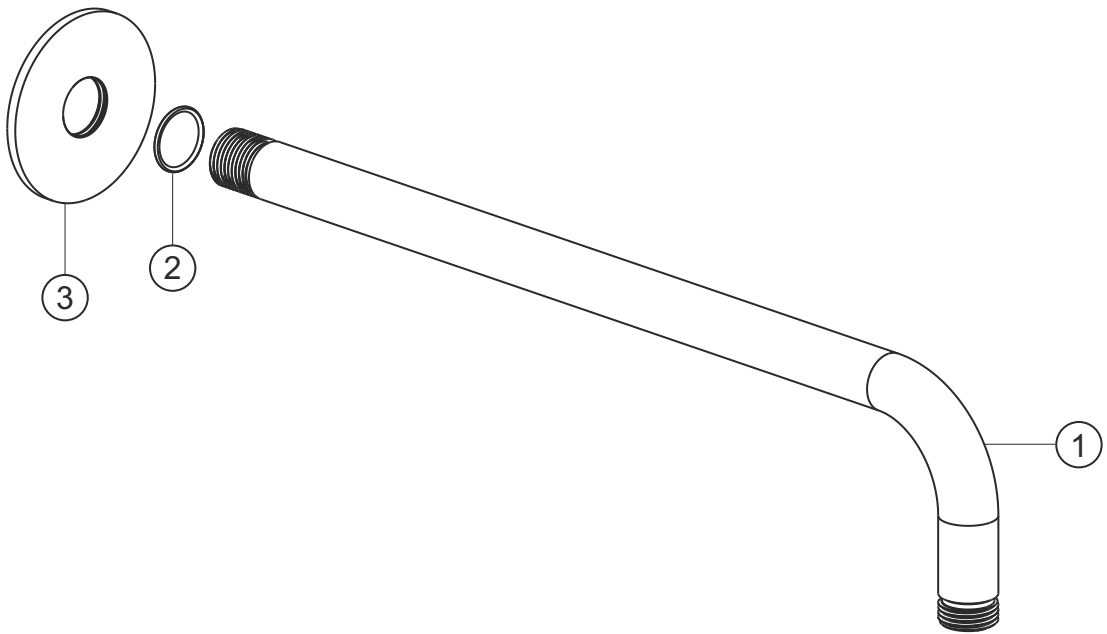

# DESIGN iX PVD

Wandarm seven round 450 mm

Brass Steel

21.960450.1.41

## DESIGN iX PVD

Wandarm seven round 450 mm

Brass Steel

21.960450.1.41